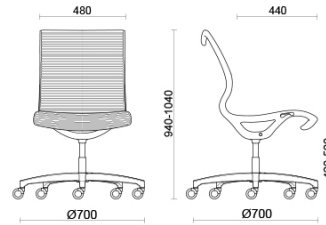

Models

Meeting