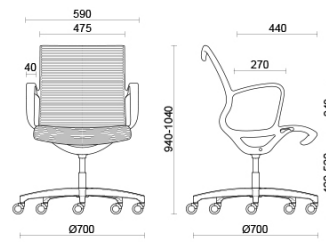

Meeting with armrests