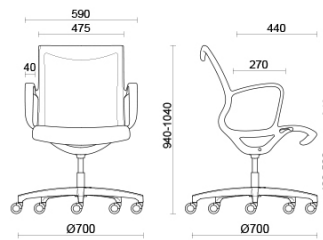

Meeting with armrests