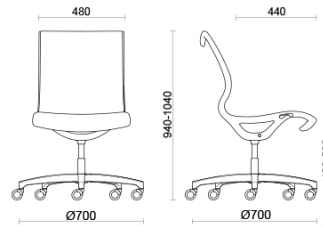

Models

Meeting