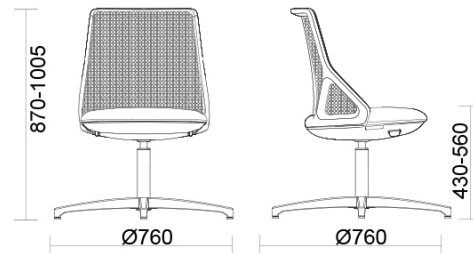

Delta is a collection of chairs that stands out for its minimalist design. A single line defines the shape of the backrest and the seat that conceals a self-weighting mechanism. The levers for adjusting the height and tilt of the seat are integrated in the chair. The backrest is available either upholstered or in breathable mesh. It comes in two heights: high or medium. The frame, available in white or black, can be combined with a 5-spoke nylon or aluminium base or a 4-spoke aluminium base.

Models

Operative
high back

Operative low
back

Meeting low
back

Materials and colours

Seat upholstery

Fabric AB
Available colours 13

Fabric BN
Available colours 10