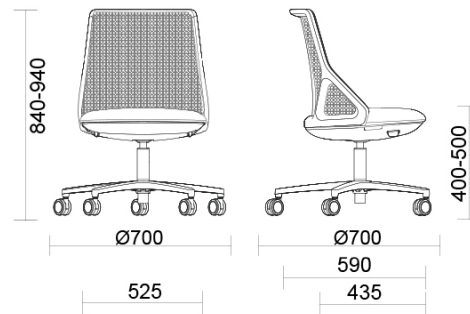

Delta is a collection of chairs that stands out for its minimalist design. A single line defines the shape of the backrest and the seat that conceals a self-weighting mechanism. The levers for adjusting the height and tilt of the seat are integrated in the chair. The backrest is available either upholstered or in breathable mesh. It comes in two heights: high or medium. The frame, available in white or black, can be combined with a 5-spoke nylon or aluminium base or a 4-spoke aluminium base.

Models

Operative
high back

Operative low
back

Meeting low
back

Materials and colours

Seat upholstery

Fabric AB
Available colours 13

Fabric BN
Available colours 10