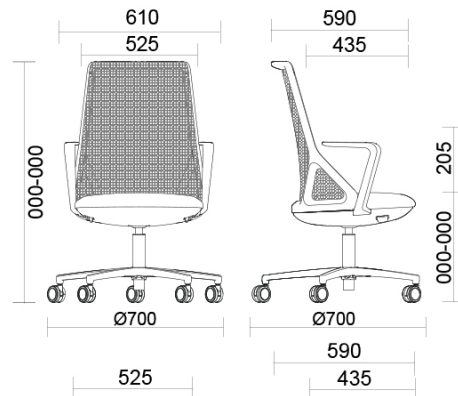

Delta is a collection of chairs that stands out for its minimalist design. A single line defines the shape of the backrest and the seat that conceals a self-weighting mechanism. The levers for adjusting the height and tilt of the seat are integrated in the chair. The backrest is available either upholstered or in breathable mesh. It comes in two heights: high or medium. The frame, available in white or black, can be combined with a 5-spoke nylon or aluminium base or a 4-spoke aluminium base.

Models

Operative
high back

Operative low
back

Meeting low
back

Materials and colours

Seat upholstery

Fabric AB
Available colours 13

Fabric BN
Available colours 10