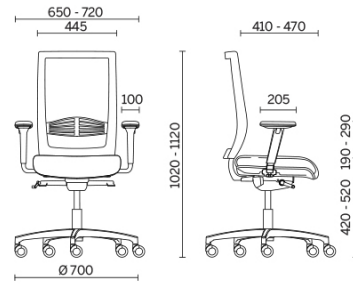

Models

Operative
with headrest

Operative