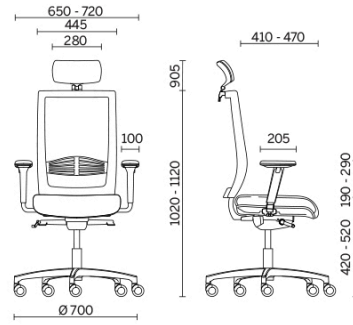

Models

Operative
with headrest