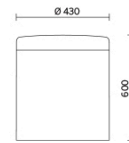

Models

H 400 mm

H 450 mm

H 610 mm

Materials and colours

Upholstery

Mesh RR
Available colours 10

Fabric IP
Available colours 13