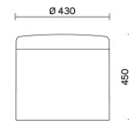

Models

H 400 mm

H 450 mm

H 610 mm

Materials and colours

Upholstery

Mesh RR
Available colours 10

Fabric IP
Available colours 13