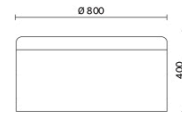

Models

H 400 mm

H 450 mm

H 610 mm

Materials and colours

Upholstery

Mesh RR
Available colours 10

Fabric IP
Available colours 13