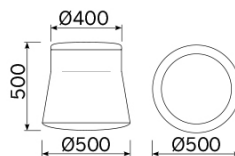

Models

H 500 with casters

H 600 with casters

H 500 3D

H 600 3D

Joy 3D special edition