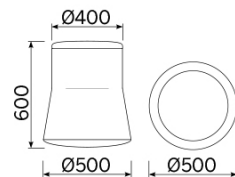

Models

H 500 with casters

H 600 with casters

H 500 3D

H 600 3D

Joy 3D special edition