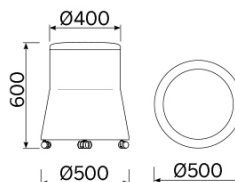

H 600 with casters