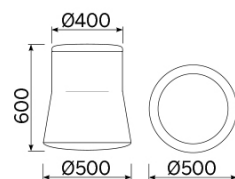

Joy 3D special edition