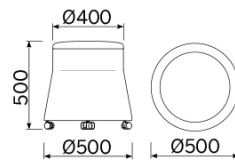

Models

H 500 with casters