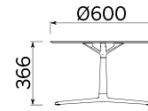


Tab

Tab, Paolo Scagnellato, Emanuele Bertolini, Jeremiah Ferrarese design, is the system of coffee tables available in three heights and two shapes - square and rectangular. The top, available in two different sizes, comes in white, black, natural wood and white or clear glass. An invaluable multitasker for every type of space.

Projects

Salone Internazionale del Mobile di Milano 2018, Milano, Italy (2018)
Sitland chez Gabriel, Parigi, France (2018)

Models

H 365 top ?
600 mm

H 740 top ?
600 mm

H 1055 top ?
600 mm