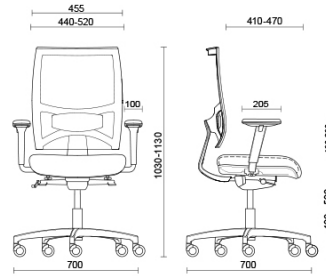

Models

Executive

Manager