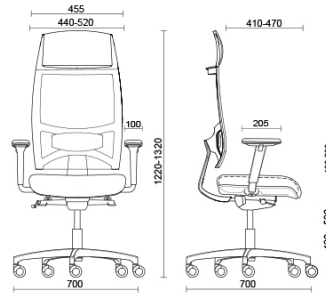

Models

Executive