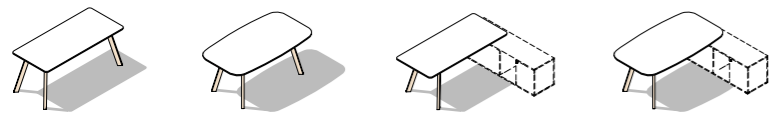

Stay Collection

Overview

Desk

W 160 / 180 / 200  
D 80 / 100 – H 74

W 180 / 200  
D 100 – H 74

integrabile con  
contenitori Use  
Me / can be  
integrated with  
Use Me cabinets

Bench

W 320 / 360  
D 80 – H 74