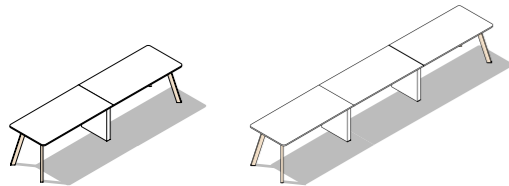

Stay Collection

Overview

Desk

W 160 / 180 / 200  
D 80 / 100 – H 74

W 180 / 200  
D 100 – H 74

integrabile con  
contenitori Use  
Me / can be  
integrated with  
Use Me cabinets

Bench

W 320 / 360  
D 80 – H 74