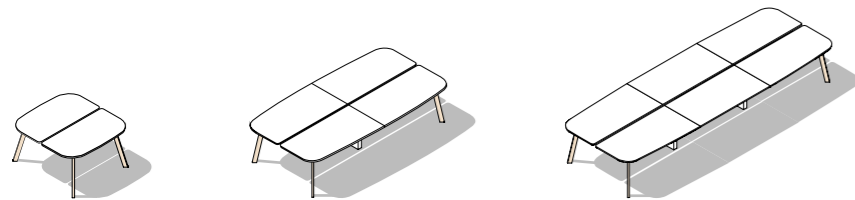

W 160 / 180
D 165 – H 74

W 320 / 360
D 165 – H 74

W 480 / 540
D 165 – H 74