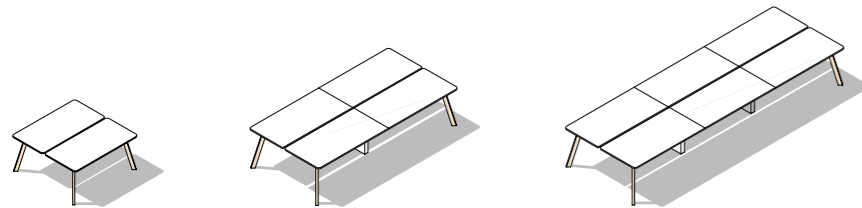

W 160 / 180
D 165 – H 74

W 320 / 360
D 165 – H 74

W 480 / 540
D 165 – H 74