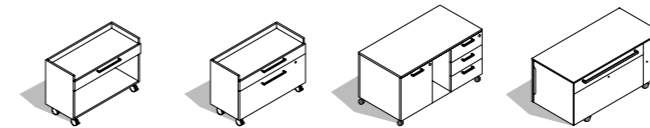

Drawers Collection

Overview

Drawers unit

W 42
D 56 – H 55

Metal drawers unit

W 50,5
D 51 – H 55

W 42
D 56 – H 55

Service unit