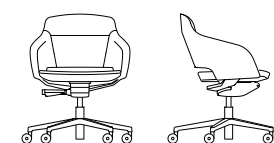

TYPE: Line chairs

Captain Line  
/Line Soft Collection

Overview

Line high back

W 69 - D 66  
H 122÷132 / seat H 42÷52

Line Soft high back

W 69 - D 66  
H 122÷132 / seat H 42÷52

-  elevabile / height adjustable
-  girevole / swivel
-  sincro / synchro

Line medium back

W 69 - D 66  
H 94÷104 / seat H 42÷52

Line Soft medium back

W 69 - D 66  
H 94÷104 / seat H 42÷52

-  elevabile / height adjustable
-  girevole / swivel
-  sincro / synchro

Line low back

W 63 - D 63  
H 75÷85 / seat H 42÷52

Line Soft low back

W 63 - D 63  
H 75÷85 / seat H 42÷52

-  elevabile / height adjustable
-  girevole / swivel

Line low back

W 63 - D 63  
H 77 / seat H 46

Line Soft low back

W 63 - D 63  
H 77 / seat H 46

-  girevole / swivel