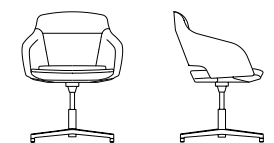

TYPE: Line chairs

Captain Line  
/Line Soft Collection

Overview

Line high back

W 69 - D 66  
H 122÷132 / seat H 42÷52

Line Soft high back

W 69 - D 66  
H 122÷132 / seat H 42÷52

-  elevabile / height adjustable
-  girevole / swivel
-  sincro / synchro

Line medium back

W 69 - D 66  
H 94÷104 / seat H 42÷52

Line Soft medium back

W 69 - D 66  
H 94÷104 / seat H 42÷52

-  elevabile / height adjustable
-  girevole / swivel
-  sincro / synchro

Line low back

W 63 - D 63  
H 75÷85 / seat H 42÷52

Line Soft low back

W 63 - D 63  
H 75÷85 / seat H 42÷52

-  elevabile / height adjustable
-  girevole / swivel

Line low back

W 63 - D 63  
H 77 / seat H 46

Line Soft low back

W 63 - D 63  
H 77 / seat H 46

-  girevole / swivel