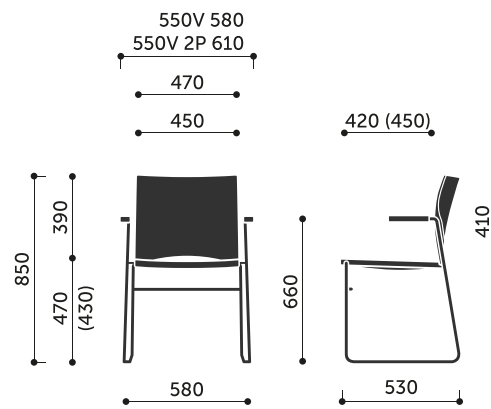

### **additional**

- joining in rows
- chairs' trolley (W)
- newspapers bin (K)

## **Product dimensions:**

---

560V / 560V 2P

**Wymiary innych modeli z kolekcji:**

550V / 550V 2P

555V / 555V 2P

570V / 570V 2P

575V / 575V 2P