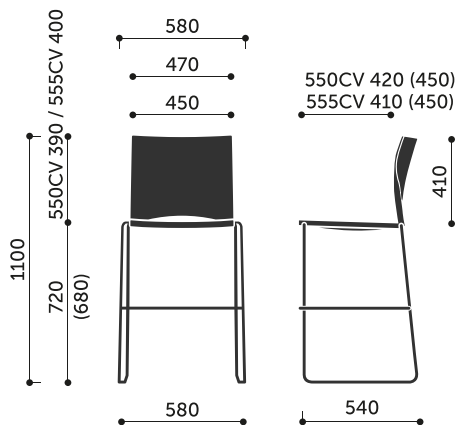

550CV / 555CV