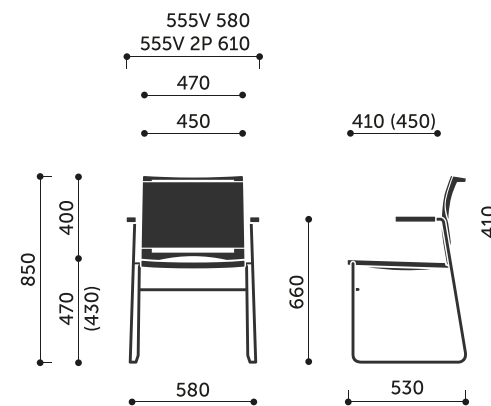

### **additional**

- joining in rows
- chairs' trolley (W)
- newspapers bin (K)

## **Product dimensions:**

---

560V / 560V 2P

**Wymiary innych modeli z kolekcji:**

550V / 550V 2P

555V / 555V 2P

570V / 570V 2P

575V / 575V 2P