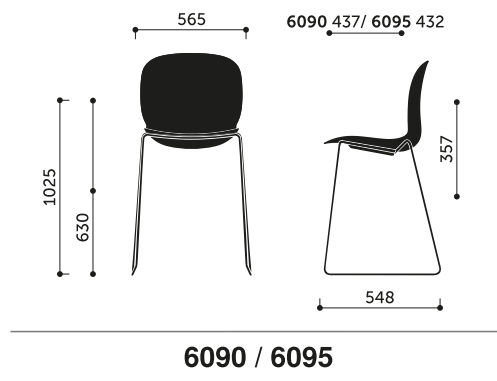

### frame

steel sledgebase with diameter Ø12 mm  
6–8 mm polypropylene (PP) shell in various colours

### gross weight

6090, 6090S, 6090SB, 6090F:

1 chair: 11.2 kg

2 chairs: 18.9 kg

3 chairs: 26.6 kg

6095, 6095S, 6095SB:

1 chair: 10.7 kg

2 chairs: 17.9 kg

## Product dimensions:

### Dimensions of other models in the collection:

---

**6060 / 6065**

---

**6070 / 6075**

---

**6080 / 6085**

---