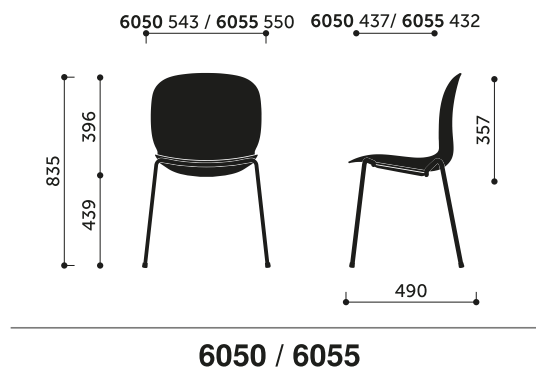

### gross weight

6090, 6090S, 6090SB, 6090F:

1 chair: 11.2 kg

2 chairs: 18.9 kg

3 chairs: 26.6 kg

6095, 6095S, 6095SB:

1 chair: 10.7 kg

2 chairs: 17.9 kg

3 chairs: 25.1 kg

## Product dimensions:

### Dimensions of other models in the collection:

---

**6060 / 6065**

---

**6070 / 6075**

---

**6080 / 6085**

---