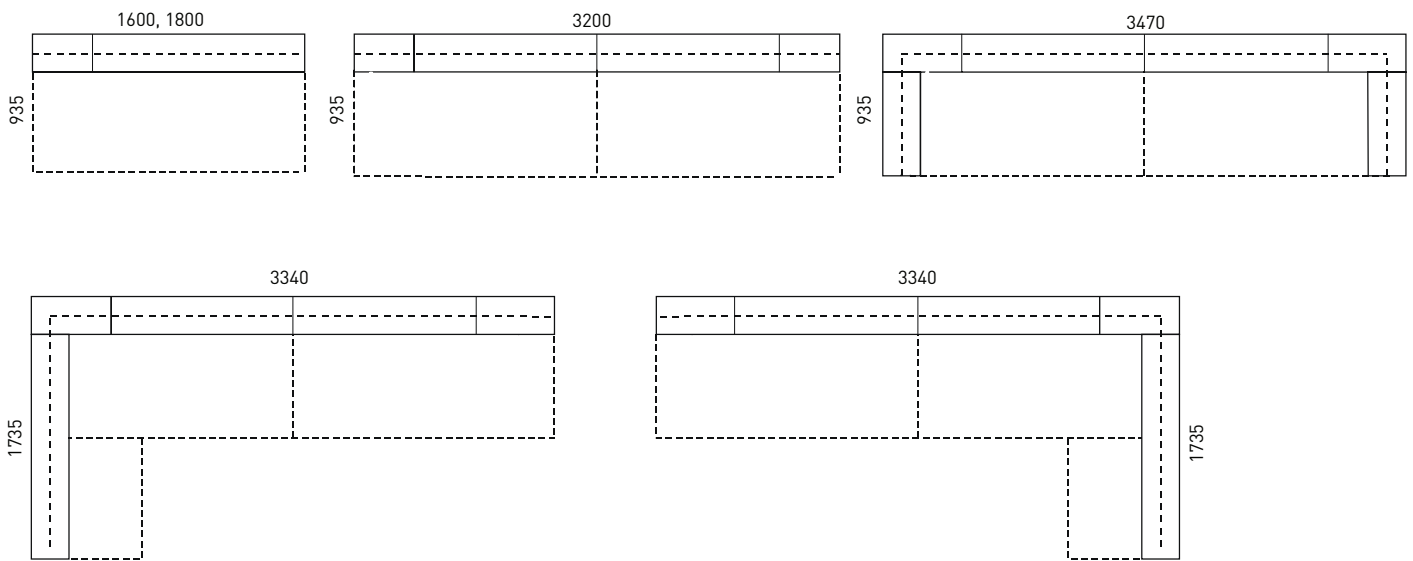

RANGE

Must be ordered

Desks

Metal grommet:
317x119 mm, H=27 mm
(for desks with cut-out)

Optional

Power socket blocks

Cable trays

Cable clips