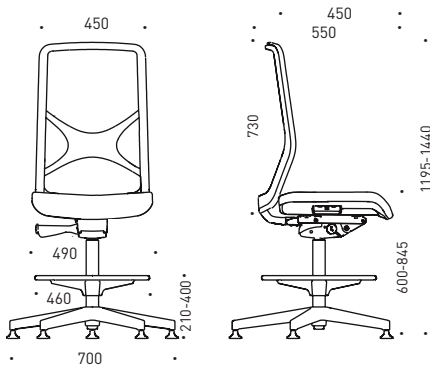

Foot ring

- Fixed with gas lift;
- Easy height adjustable;
- Black plastic body with chrome-finished ring, Ø460 mm.

Bases

- Five-star polished aluminium base;
- Five-star black or white fiberglass reinforced plastic base;
- External Ø700 mm.

Castors

- Rubber free wheel castors with sit stop brake for hard floor, Ø65 mm;
- PA (polyamide) free wheel castors with sit stop brake for soft floor, Ø65 mm;
- PP (polypropylene) fixed glides, Ø50 mm, for soft floors.

GUARANTEE

- 5 years

RANGE

Wind high swivel chair with mesh and glides