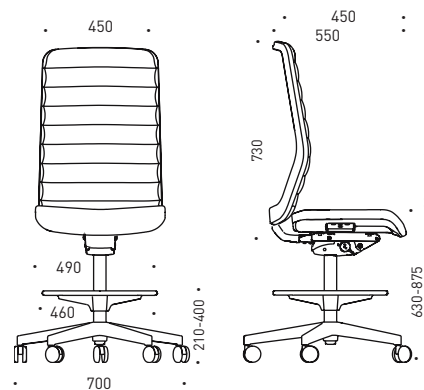

### Lumbar support

- Height adjustable (80 mm run range);
- Made of transparent silicon.

## Bases

- Five-star polished aluminium base;
- Five-star black or white fiberglass reinforced plastic base;
- External Ø700 mm.

## RANGE

Wind high swivel chair with mesh and glides

Wind high swivel chair with mesh and castors

Wind high swivel chair with fabric and glides

Wind high swivel chair with fabric and castors

Wind high swivel chair with low backrest and glides

Wind high swivel chair with low backrest and castors