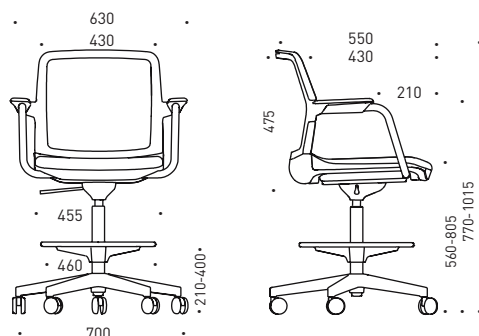

### Lumbar support

- Height adjustable (80 mm run range);
- Made of transparent silicon.

## RANGE

Wind high swivel chair with mesh and glides

Wind high swivel chair with mesh and castors

Wind high swivel chair with fabric and glides

Wind high swivel chair with fabric and castors

Wind high swivel chair with low backrest and glides