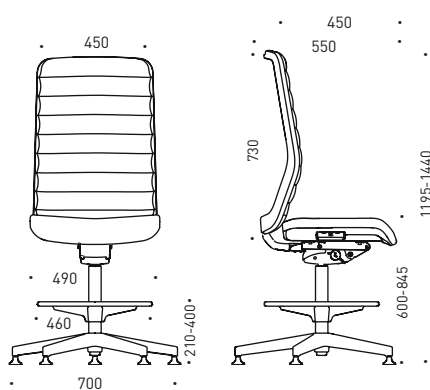

### Lumbar support

- Height adjustable (80 mm run range);
- Made of transparent silicon.

## Bases

- Five-star polished aluminium base;
- Five-star black or white fiberglass reinforced plastic base;
- External Ø700 mm.

## RANGE

Wind high swivel chair with mesh and glides

Wind high swivel chair with mesh and castors

Wind high swivel chair with fabric and glides

Wind high swivel chair with fabric and castors

Wind high swivel chair with low backrest and glides