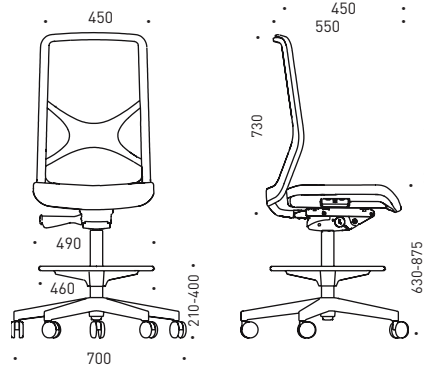

Wind high swivel chair with mesh and castors