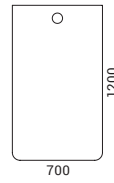

### Screens

For use without desktop  
(without desktop brackets)

824, 1024, 1224, 1424, 1624

For use with desktop  
(desktop brackets on one side)

824, 1024, 1224, 1424, 1624

For use with desktop  
(desktop brackets on both sides)

### Desktops

Rectangular desktops with „scallop“ / 80mm. round / “ZNZ” rectangular type cut-outs

Trapezoidal desktops with „scallop“ / 80mm. round / “ZNZ” rectangular type cut-outs

ATTENTION! This type of desktops only usable with 1024mm. width screens

## Single leg tables

Single leg tables with „scallop“ / 80mm. round / “ZNZ” rectangular type cut-out desktops

ATTENTION! This type tables only usable with 824 / 1024mm. width screens

---