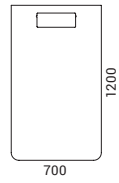

### Screens

For use without desktop  
(without desktop brackets)

824, 1024, 1224, 1424, 1624

For use with desktop  
(desktop brackets on one side)

824, 1024, 1224, 1424, 1624

For use with desktop  
(desktop brackets on both sides)

### Desktops

Rectangular desktops with „scallop“ / 80mm. round / “ZNZ” rectangular type cut-outs

Trapezoidal desktops with „scallop“ / 80mm. round / “ZNZ” rectangular type cut-outs

ATTENTION! This type of desktops only usable with 1024mm. width screens

## Single leg tables

Single leg tables with „scallop“ / 80mm. round / “ZNZ” rectangular type cut-out desktops

ATTENTION! This type tables only usable with 824 / 1024mm. width screens

---