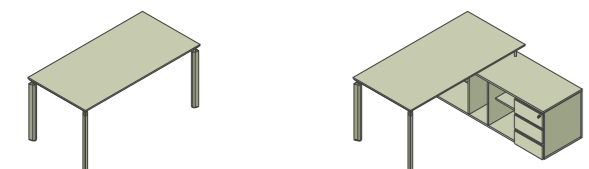

ANYWARE - Overview

Design Mario Mazzer

Desks / Scrivanie / Bureaux

D/P W/L
800 1200-1400-1600-1800-2000
1000 2000-2200
1200 2200