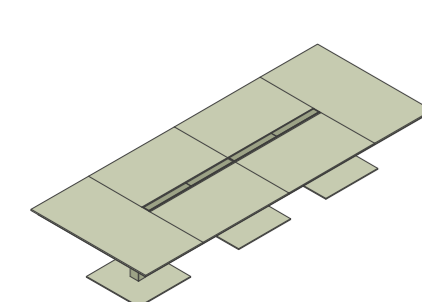

D/P W/L
1600 2800-3000-3200-3400-3600-4000-4400-4800-5200