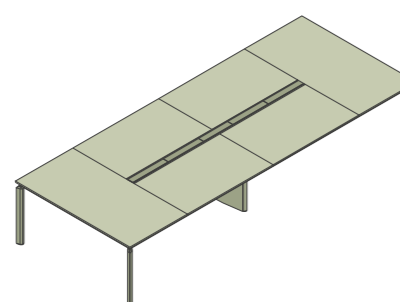

D/P W/L
1600 2800-3000-3200-3400-3600-4000-4400